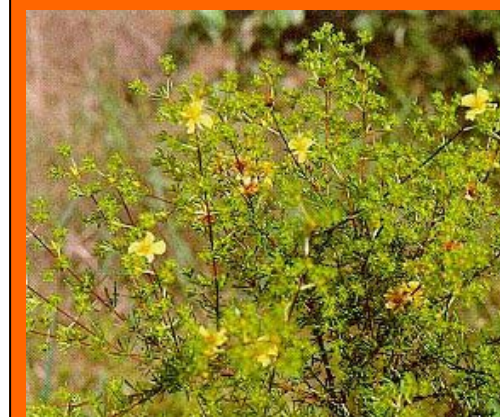

Carrie Swanson
Extension Agent, Animal Science
horse@vt.edu
434-872-4580

Red Maple

Black Walnut

Wild Cherry

Oak

Mountain Laurel

Water Hemlock

Bracken Fern